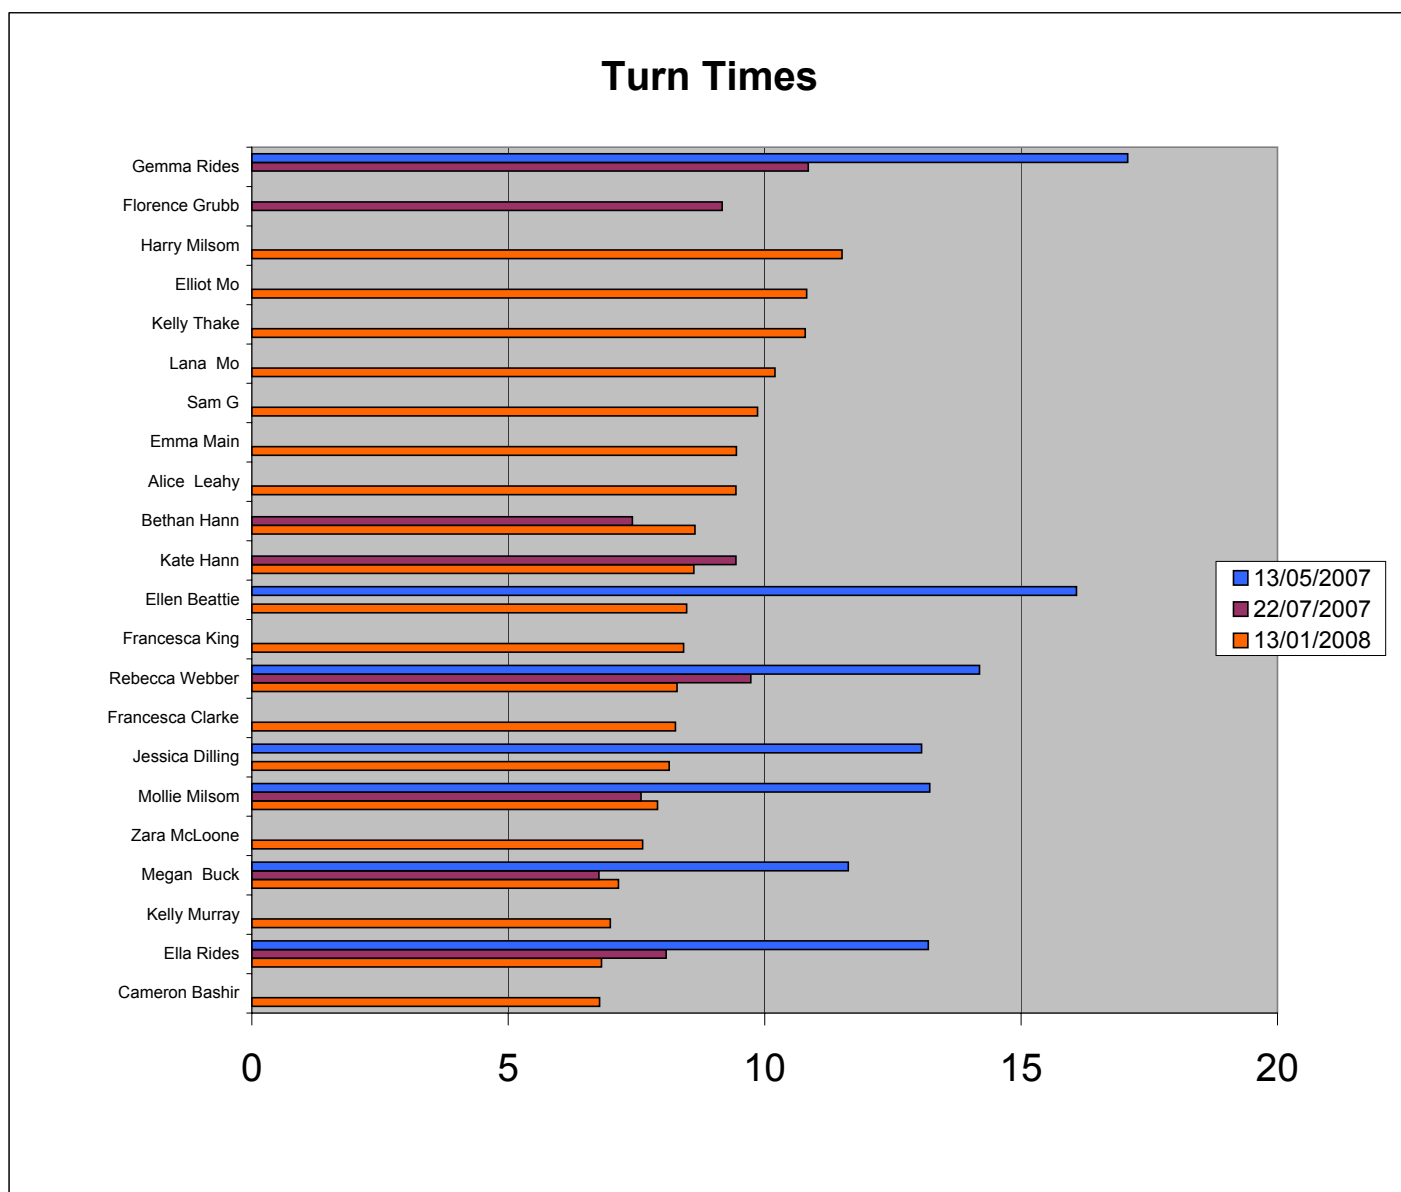

Turn Test

Name	Date	Date	Date	Date	Date	Date	Date	Date	Date	Date	Date	Date
	13/05/2007	22/07/2007	13/01/2008									
Cameron Bashir			6.78									
Ella Rides	13.19	8.08	6.82									
Kelly Murray			6.99									
Megan Buck	11.63	6.77	7.15									
Zara McLoone			7.62									
Mollie Milsom	13.22	7.59	7.91									
Jessica Dilling	13.06		8.14									
Francesca Clarke			8.26									
Rebecca Webber	14.19	9.73	8.29									
Francesca King			8.42									
Ellen Beattie	16.08		8.48									
Kate Hann		9.44	8.62									
Bethan Hann		7.42	8.64									
Alice Leahy			9.44									
Emma Main			9.45									
Sam G			9.86									
Lana Mo			10.2									
Kelly Thake			10.79									
Elliot Mo			10.82									
Harry Milsom			11.51									
Florence Grubb		9.17										
Gemma Rides	17.08	10.85										

Start Test

Kick into the wall (F/C) holding the gutter, whistle blown, time measured from whistle blow to 10 metres