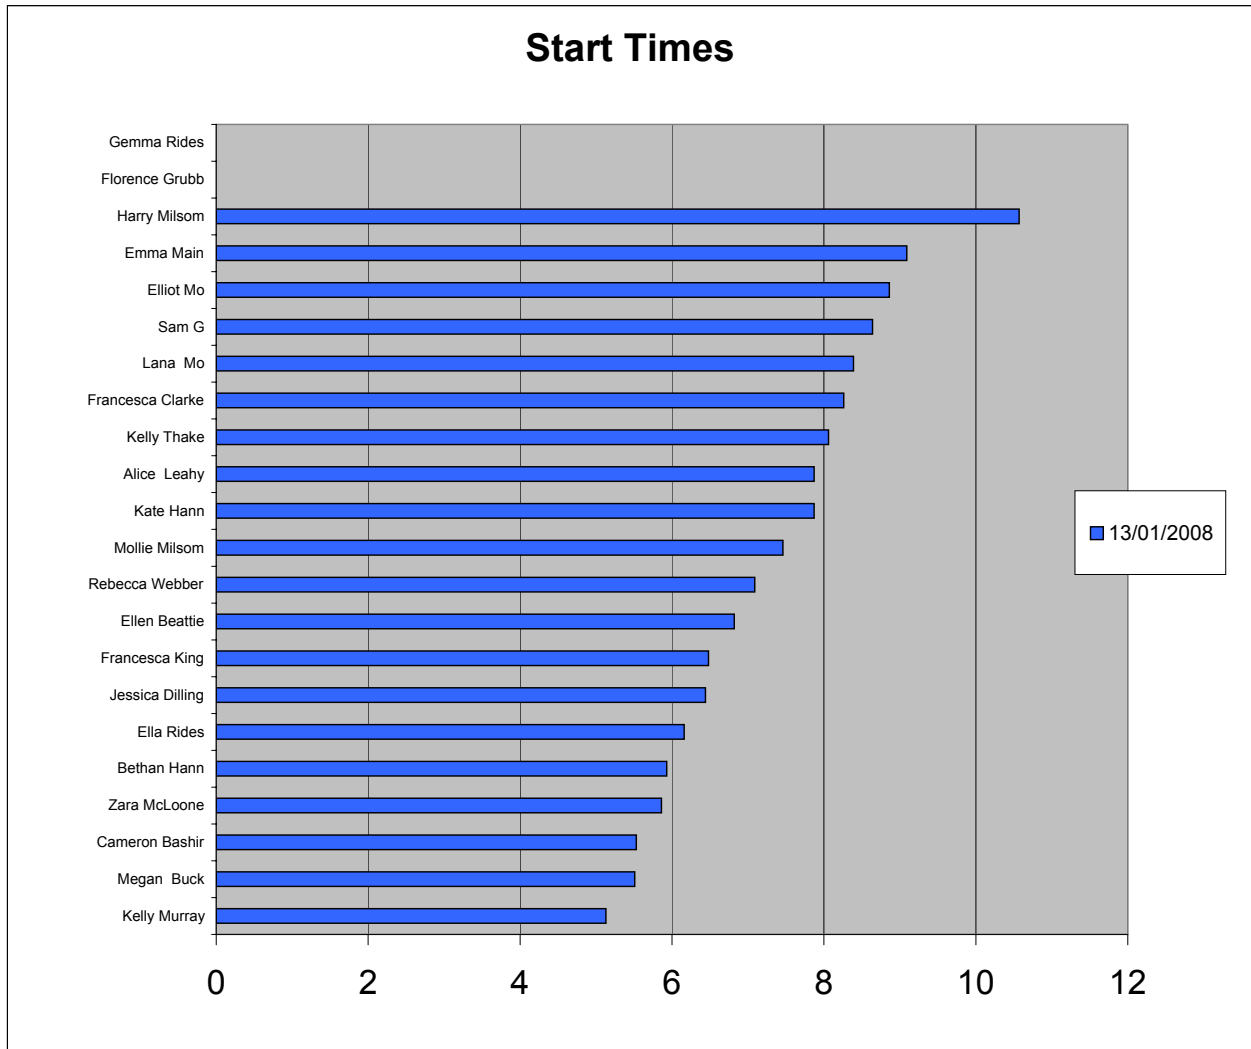

Dive Test

Name	Date	Date	Date	Date	Date	Date	Date	Date	Date	Date	Date	Date
	13/01/2008											
Kelly Murray	5.13											
Megan Buck	5.51											
Cameron Bashir	5.53											
Zara McLoone	5.86											
Bethan Hann	5.93											
Ella Rides	6.16											
Jessica Dilling	6.44											
Francesca King	6.48											
Ellen Beattie	6.82											
Rebecca Webber	7.09											
Mollie Milsom	7.46											
Kate Hann	7.87											
Alice Leahy	7.87											
Kelly Thake	8.06											
Francesca Clarke	8.26											
Lana Mo	8.39											
Sam G	8.64											
Elliot Mo	8.86											
Emma Main	9.09											
Harry Milsom	10.57											
Florence Grubb												
Gemma Rides												

Start Test

Dive Start F/C