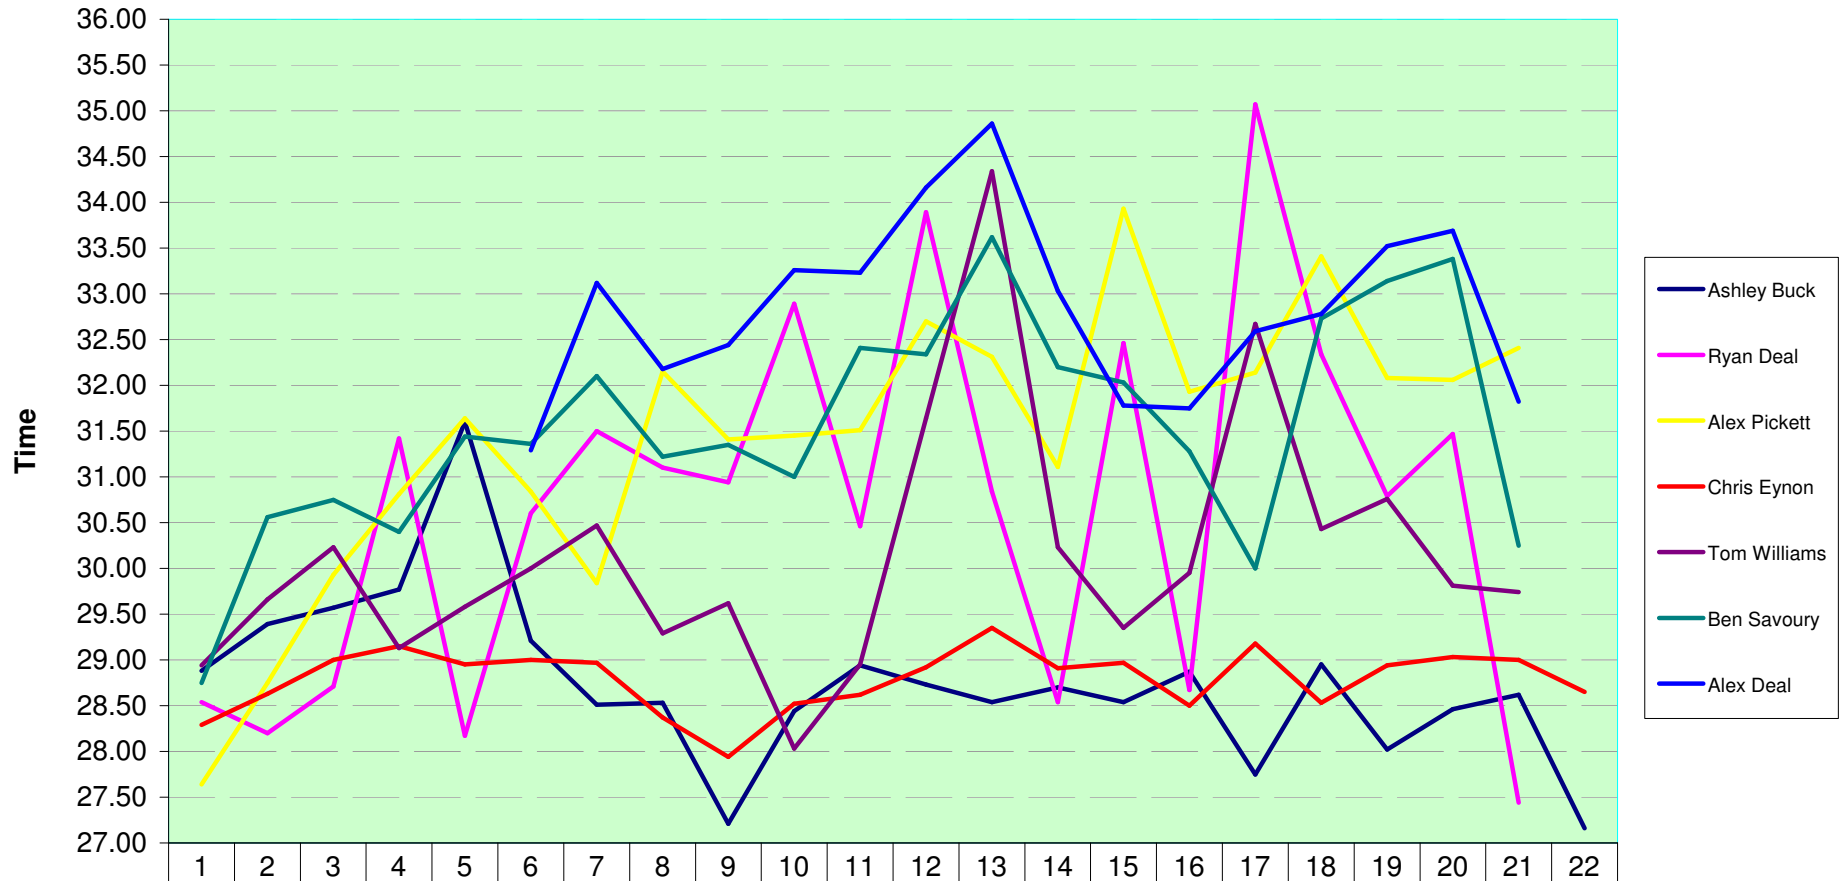

Channel Challenge Swim

	1	2	3	4	5	6	7	8	9	10	11	12	13	14	15	16	17	18	19	20	21	22
Ashley Buck	28.8	29.3	29.5	29.7	31.6	29.2	28.5	28.5	27.2	28.4	28.9	28.7	28.5	28.7	28.5	28.8	27.7	28.9	28.0	28.4	28.6	27.1
Ryan Deal	28.5	28.2	28.7	31.4	28.1	30.6	31.5	31.1	30.9	32.8	30.4	33.8	30.8	28.5	32.4	28.6	35.0	32.3	30.7	31.4	27.4	
Alex Pickett	27.6	28.7	29.9	30.8	31.6	30.8	29.8	32.1	31.4	31.4	31.5	32.7	32.3	31.1	33.9	31.9	32.1	33.4	32.0	32.0	32.4	
Chris Eynon	28.2	28.6	29.0	29.1	28.9	29.0	28.9	28.3	27.9	28.5	28.6	28.9	29.3	28.9	28.9	28.5	29.1	28.5	28.9	29.0	29.0	28.6
Tom Williams	28.9	29.6	30.2	29.1	29.5	30.0	30.4	29.2	29.6	28.0	28.9	31.6	34.3	30.2	29.3	29.9	32.6	30.4	30.7	29.8	29.7	
Ben Savoury	28.7	30.5	30.7	30.4	31.4	31.3	32.1	31.2	31.3	31.0	32.4	32.3	33.6	32.2	32.0	31.2	30.0	32.7	33.1	33.3	30.2	
Alex Deal						31.2	33.1	32.1	32.4	33.2	33.2	34.1	34.8	33.0	31.7	31.7	32.5	32.7	33.5	33.6	31.8	

Rep